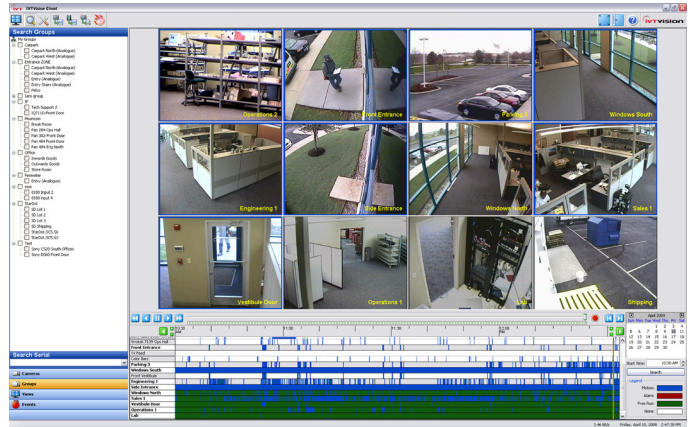

**Low Cost, Easy-to-Use
Powerful Video Surveillance**

Easy to scan the network for your IP cameras

Graphical search results & Multi-camera playback

Simple to setup your recording schedule

Create Views for live and recorded video

SYSTEM

- Easy-to-use, powerful, cost-efficient VMS software
- All of the essential VMS features necessary for low-cost video surveillance
- Available pre-configured on Linux series IP and Hybrid appliances for easy, out-of-the-box deployment
- Ideal for stand-alone IP and Analog video surveillance needs
- Connect up to 32 cameras (16 IP + 16 Analog) to a single server
- Utilizes the latest IP cameras including megapixel/HD, H.264, on-board analytics, thermal and more
- Scan your network for IP cameras for quick, easy setup
- Bandwidth throttling

LIVE VIDEO

- Free client available in Windows, Mac and Linux versions
- Multiple users can be connected simultaneously
- PTZ control & presets
- Digital PTZ on any camera--zoom in on the detail available from high definition IP cameras
- Powerful IVT Vision client enables multiple-monitor and video wall operation

PLAYBACK

- Pre-Post Alarm Recording
- Video expiration
- Easy graphical search enables fast retrieval of desired video
- Export recorded video segments to DVD or flash drive
- Multi-camera playback lets you see the whole event