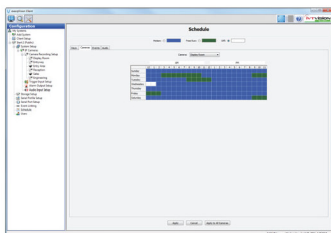

**Low Cost, Easy-to-Use
Powerful Video Surveillance**

Easy to scan the network for your IP cameras

Graphical search results & Multi-camera playback

Simple to setup your recording schedule

Create Views for live and recorded video