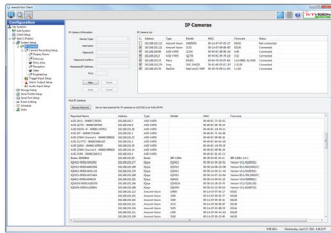

Easy to scan the network for your IP cameras