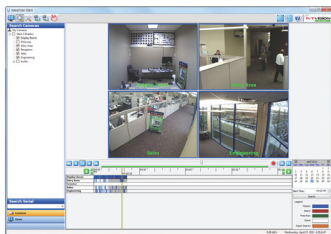

**Low Cost, Easy-to-Use
Powerful Video Surveillance**

Easy to scan the network for your IP cameras

Graphical search results & Multi-camera playback

Simple to setup your recording schedule

Create Views for live and recorded video

Free IVT Vision Mobile apps for iPhone/iPAD and Android mobile devices

All of the essential video management system (VMS) features you need for a powerful, easy-to-use, cost-efficient video surveillance solution. With IVT Vision Prime, video surveillance has never been so easy!

SYSTEM

- Easy-to-use, powerful, cost-efficient VMS software
- All of the essential VMS features necessary for low-cost video surveillance
- Available pre-configured on Linux series IP and Hybrid appliances for easy, out-of-the-box deployment
- Ideal for stand-alone IP and Analog video surveillance needs
- Connect up to 32 cameras (16 IP + 16 Analog) to a single server
- Utilizes the latest IP cameras including megapixel/HD, H.264, on-board analytics, thermal and more
- Scan your network for IP cameras for quick, easy setup
- Bandwidth throttling

LIVE VIDEO

- Free client available in Windows, Mac and Linux versions
- Multiple users can be connected simultaneously
- PTZ control & presets
- Digital PTZ on any camera--zoom in on the detail available from high definition IP cameras
- Powerful IVT Vision client enables multiple-monitor and video wall operation