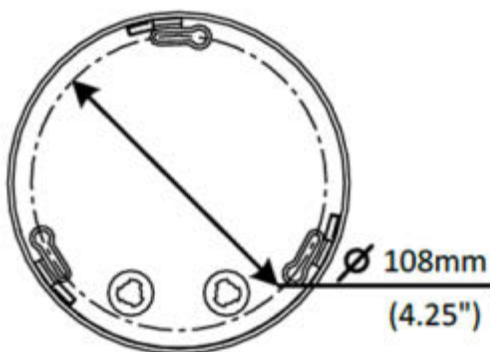

## Product Specifications

**XLGJB03-H**  
Junction Box

**XLGA01**  
Waterproof Joint

**XLGSE24-A**  
Pendant Mount

**XLGCM24**  
Ceiling Mount

**VUSD256G**  
Micro SD Card

**XLGSE24**  
Pendant Mount

\*Design and specifications are subjects to change without notice.