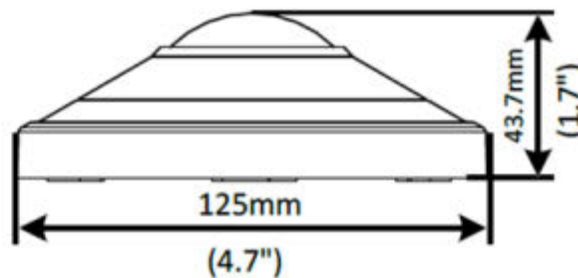

## Product Specifications

**XLGJB03-H**  
Junction Box

**XLGA01**  
Waterproof Joint

**XLGSE24-A**  
Pendant Mount

**XLGCM24**  
Ceiling Mount

**VUSD256G**  
Micro SD Card

**XLGSE24**  
Pendant Mount

\*Design and specifications are subjects to change without notice.