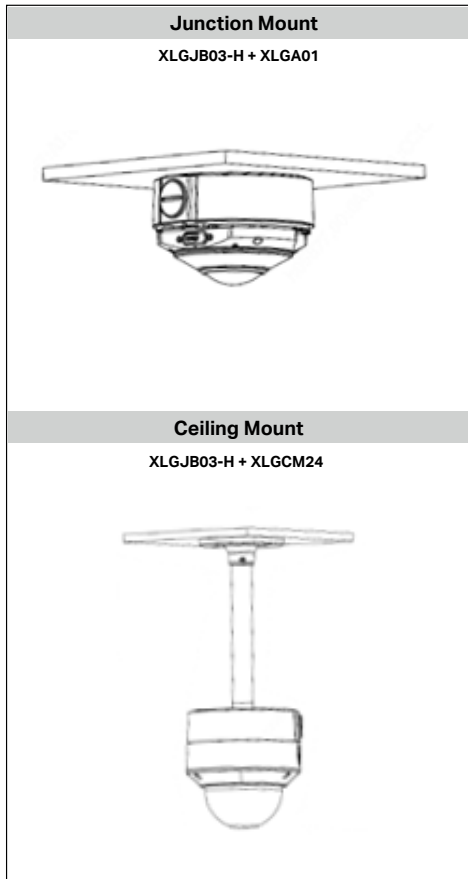

INLGDO5IRHEM

5MP Fisheye Network Camera

Product Specifications