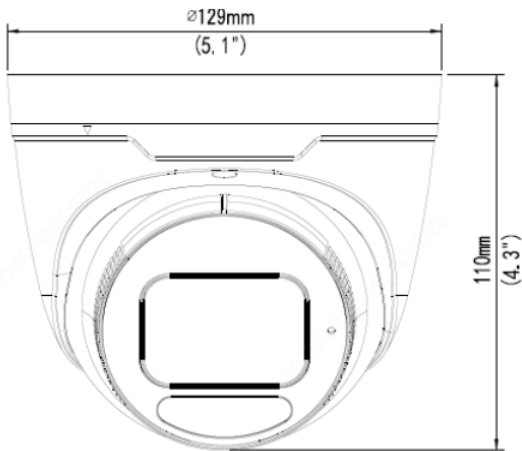

INLGTO4KIRWA

AI 8 MP Vandal Proof Motorized Turret Network Camera w/IR, SD Slot

Product Specifications

Junction Mount XLGJB03-H
Wall Mount XLGJB07WM03-F
Ceiling Mount XLGCM24 + XLGJB03-H

*Design and specifications are subjects to change without notice.