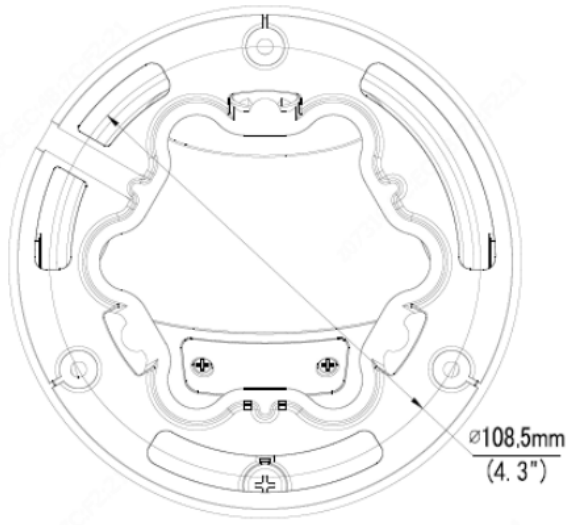

INLGTO4KIRWA

AI 8 MP Vandal Proof Motorized Turret Network Camera w/IR, SD Slot

Product Specifications

Junction Mount XLGJB03-H
Wall Mount XLGJB07WM03-F
Ceiling Mount XLGCM24 + XLGJB03-H

*Design and specifications are subjects to change without notice.