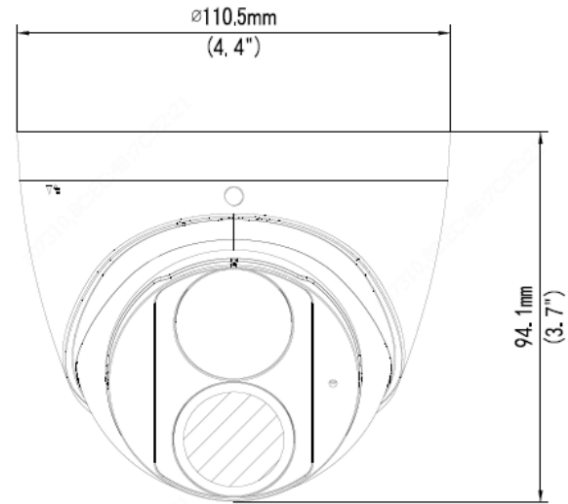

INLGTO4KIRWF

8 MP Vandal Proof Fixed Turret
Network Camera w/IR, SD Slot

Product Specifications

*Design and specifications are subjects to change without notice.