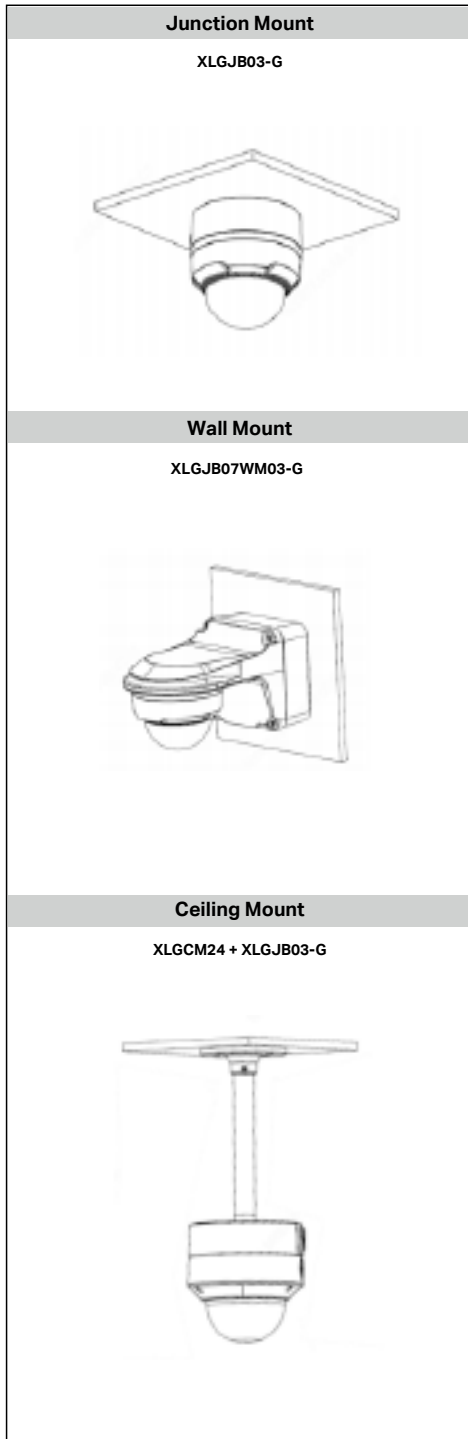

INLGTO4KIRWF

8 MP Vandal Proof Fixed Turret
Network Camera w/IR, SD Slot

Product Specifications

*Design and specifications are subjects to change without notice.