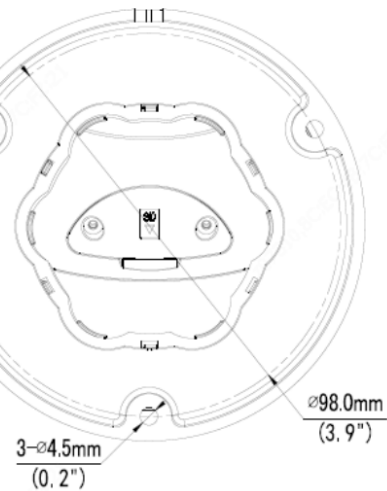

INLGTO4KIRWF

8 MP Vandal Proof Fixed Turret
Network Camera w/IR, SD Slot

Product Specifications

*Design and specifications are subjects to change without notice.