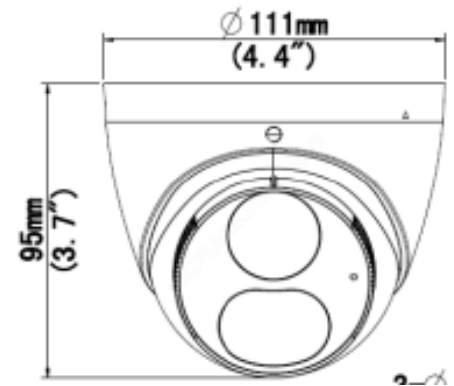

INLGTO4KIRWNCF

8MP AI ChromaView Fixed
Turret Network Camera

Product Specifications

Junction Mount XLGJB03-G + XLGA01	Junction Mount XLGUM06
Wall Mount XLGJB07WM03-G	Ceiling Mount XLGJB03-G + XLGCM24
Pole Mount XLGWM03-G + XLGUP06	

*Design and specifications are subjects to change without notice.