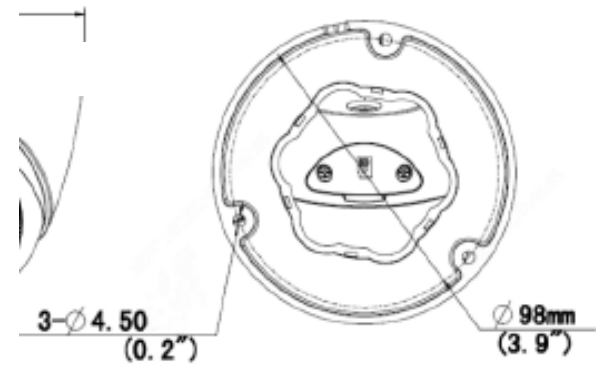

INLGTO4KIRWNCF

8MP AI ChromaView Fixed
Turret Network Camera

Product Specifications

Junction Mount XLGJB03-G + XLGA01	Junction Mount XLGUM06
Wall Mount XLGJB07WM03-G	Ceiling Mount XLGJB03-G + XLGCM24
Pole Mount XLGWM03-G + XLGUP06	

*Design and specifications are subjects to change without notice.