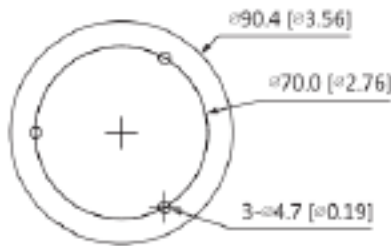

INSBO4IRWA

4.1MP Auto Focus H265 WDR 120 DB
Bullet Camera W/SD Slot

Product Specifications

Pole Mount	Junction Mount
INSX152 + INSX130	INSX130

*Design and specifications are subjects to change without notice.