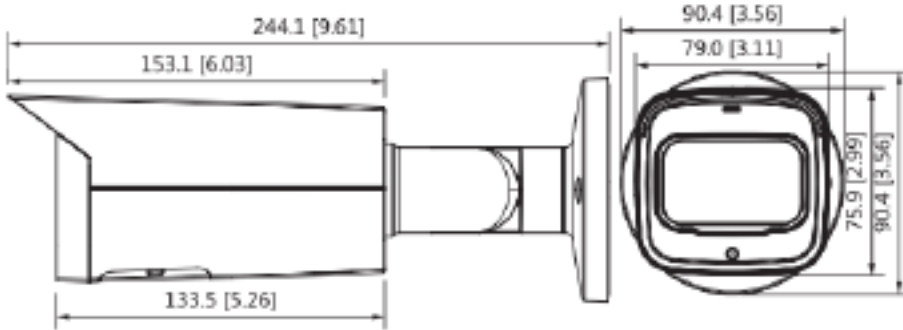

INSBO4IRWA

4.1MP Auto Focus H265 WDR 120 DB
Bullet Camera W/SD Slot

Product Specifications

Pole Mount	Junction Mount
INSX152 + INSX130	INSX130

*Design and specifications are subjects to change without notice.