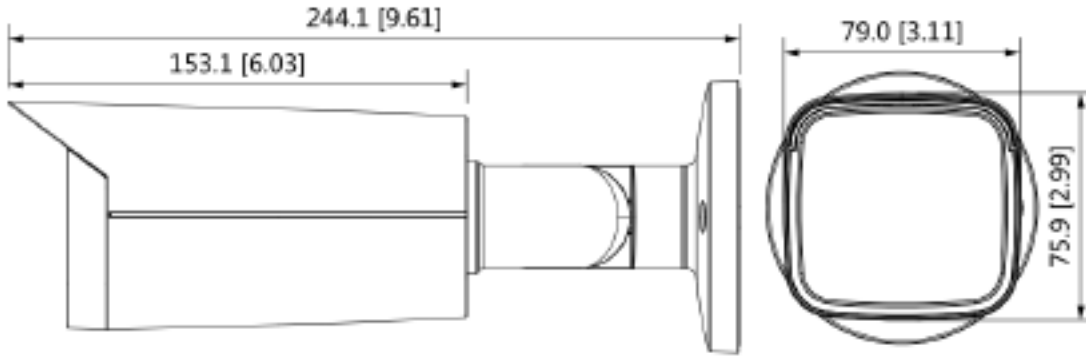

INSB05IRWCA

5MP HD over Coax Auto-Focus Bullet

Product Specifications

Ceiling Mount	Junction Mount	Pole Mount (Vertical)

*Design and specifications are subjects to change without notice.