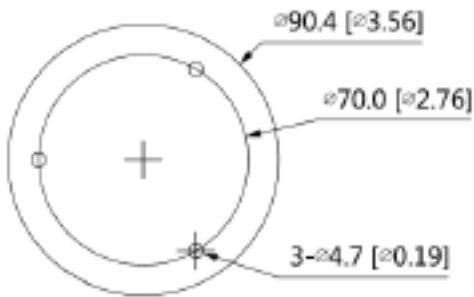

INSB05IRWCA

5MP HD over Coax Auto-Focus Bullet

Product Specifications

Ceiling Mount	Junction Mount	Pole Mount (Vertical)

*Design and specifications are subjects to change without notice.