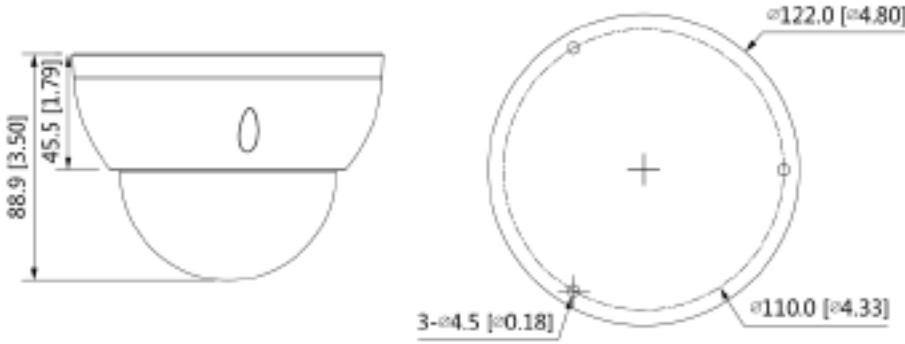

INSD02IRWA

2.1MP Auto Focus H265 WDR 120 DB
Dome Camera W/SD Slot

Product Specifications

Junction Mount	Wall Mount	Wall Mount	Pole Mount
INSX137	INSX200W + INSX137	INSX203	INSX203 + INSX152
Ceiling Mount	In-Ceiling Mount		
INSX106 + INSX220C	INSX200C		

*Design and specifications are subjects to change without notice.