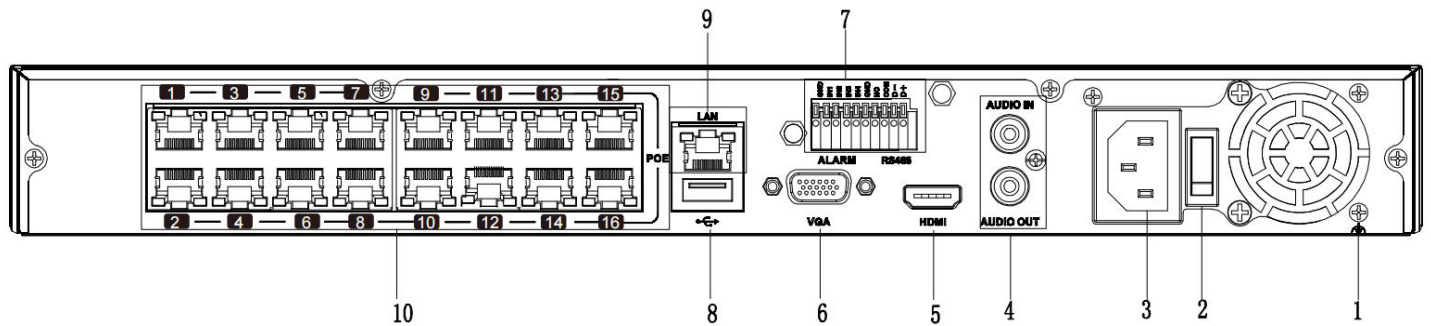

### 16 CHANNEL 4K NVR with 16 POE

- 16-Channels IP Video input, up to 12MP
- AI by Camera: SMD, perimeter protection, face detection, etc.
- Incoming & Outgoing bandwidth : 160Mbps /80Mbps
- Supports ONVIF & RTSP protocols
- VGA/HDMI Simultaneous video output, maximum resolution of HDMI is 4K
- H.265+/H.265

### In short

This 16-channel NVR supports up to 12MP IP video input with AI features such as SMD, perimeter protection, and face detection for enhanced security. With 80Mbps bandwidth, 16 PoE ports, ONVIF & RTSP protocol support, and simultaneous 4K HDMI/VGA outputs, it ensures high-quality and efficient surveillance management.

## Rear Panel

Part	Name	Part	Name
1	Ground	6	VGA Port
2	Power Switch	7	Alarm Input
3	Power Input	8	USB Port
4	Audio IN/OUT RCA	9	Network Port
5	HDMI Port	10	POE Network Port

\*Designs and specifications are subjects to change without notice.