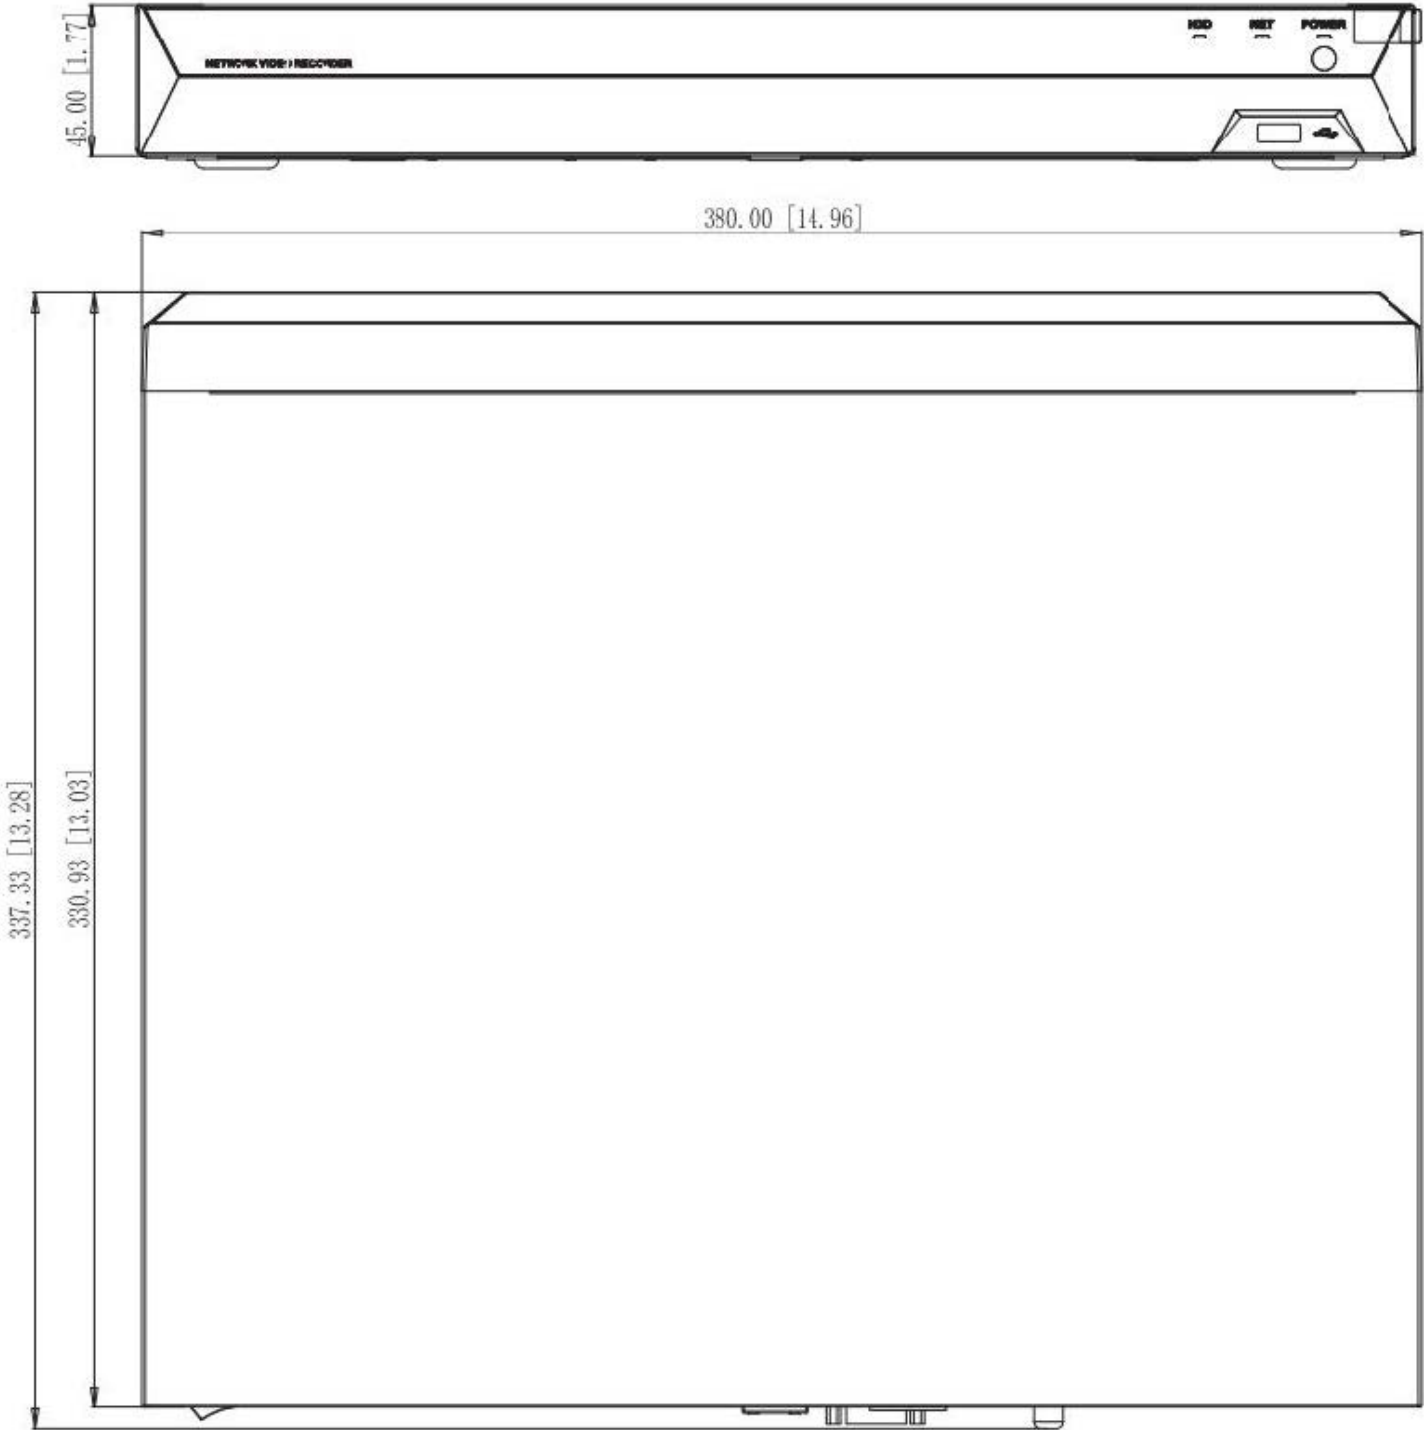

Dimensions

*Designs and specifications are subjects to change without notice.