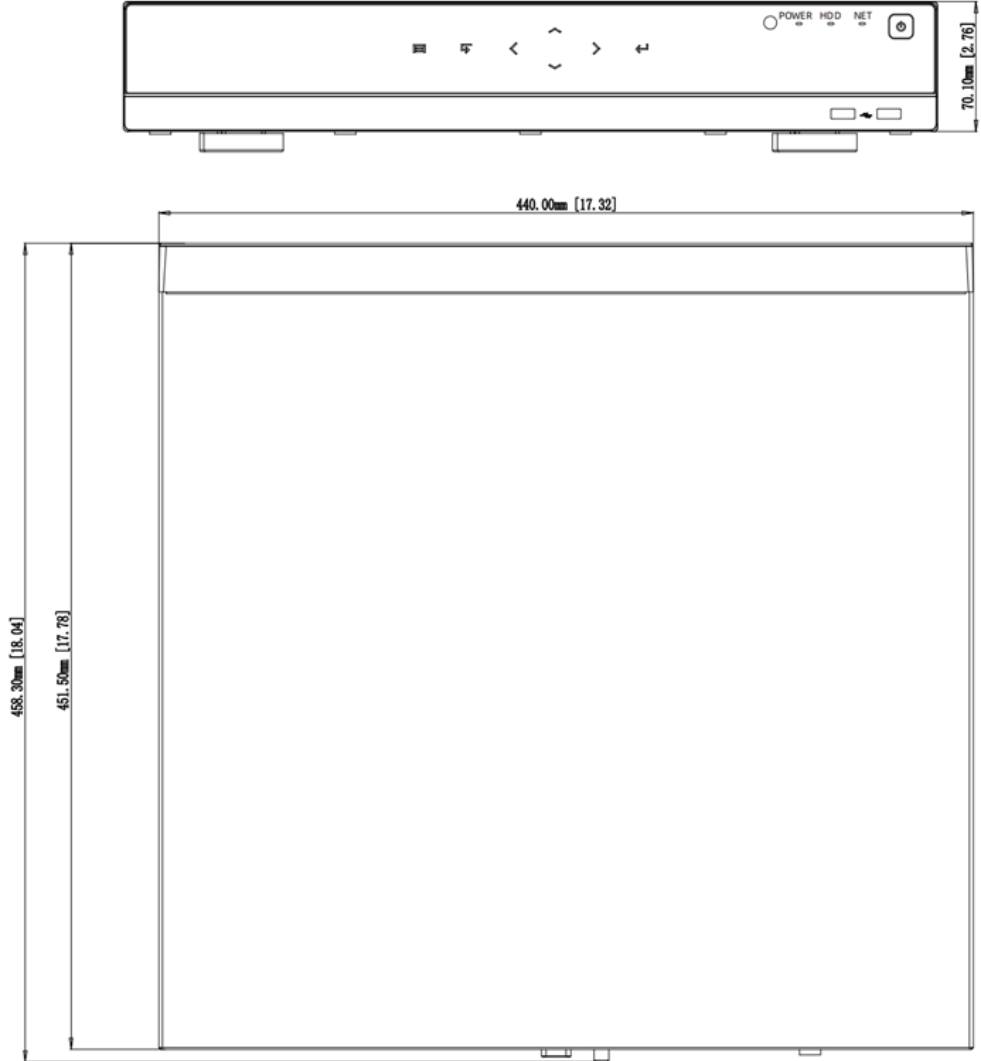

Dimensions

*Designs and specifications are subjects to change without notice.