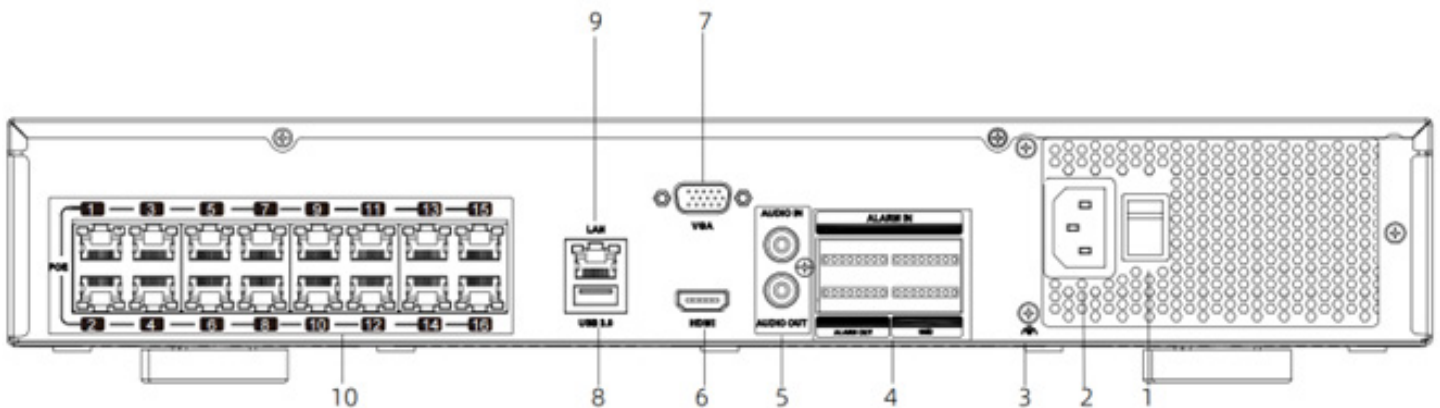

LEGEND^{NX}

LGNX32164KN

32 Channels 4K NVR with 16 POE Ports

- 32-Channels IP Video input, up to 12MP
- AI by Camera : SMD, perimeter protection, face detection
- Incoming & Outgoing bandwidth : 256Mbps
- Supports ONVIF & RTSP protocols
- 16 Ports POE
- Asynchronous HDMI / VGA outputs up to 4K
- H.265+/H.265

In short

This 32-channel NVR supports up to 12MP IP video input with advanced AI features like SMD, perimeter protection, and face detection, delivering high-performance surveillance. With a 256Mbps bandwidth, 16 PoE ports, ONVIF & RTSP compatibility, and 4K asynchronous HDMI/VGA outputs, it ensures seamless and efficient video management with H.265+/H.265 compression.

Rear Panel

Part	Name	Part	Name
1	Power Switch	6	HDMI Port
2	Power Input	7	VGA Port
3	Ground	8	USB Port
4	Alarm Input	9	Network Port
5	Audio IN/OUT RCA	10	POE Network Port

*Designs and specifications are subjects to change without notice.

*Designs and specifications are subjects to change without notice.

Technical Specifications

Network	
Incoming Bandwidth	256 Mbps
Outgoing Bandwidth	256 Mbps
Ethernet	1 RJ-45 10/100/1000Mbps Self-Adaptive Ethernet interface
Network Compatibility	HTTPs, HTTP, TCP/IP, IPv4, UPnP, RTSP, UDP, SMTP, SNMP, NTP, DHCP, DNS, IP Filter, DDNS, FTP, P2P, ONVIF
Smart Phone	IOS (iPhone, iPad), Android (Phone, Pad)
Hard Disk	
SATA	4 SATA Interfaces
Capacity	Up to 18TB capacity for each HDD
External Interface	
POE Interface	16 independent 10/100Mbps PoE Ethernet interfaces
USB Interface	Front panel: 2 × USB 2.0, Rear panel: 1 × USB 3.0
eSata	1 x eSATA
RS485	2
Alarm In	16-Channels
Alarm Out	4-Channels
General	
Power Supply	AC 100 ~ 240V
Power Consumption	≤20W (without HDD and POE)
Working Environment	-10°C ~ +55°C (14°F ~ 131°F) /10% ~ 90% RH
Dimension (W × D × H)	440 × 448 × 70 mm (17.32" × 17.64" × 2.76")
Weight	14.10 lb / 6.4Kg