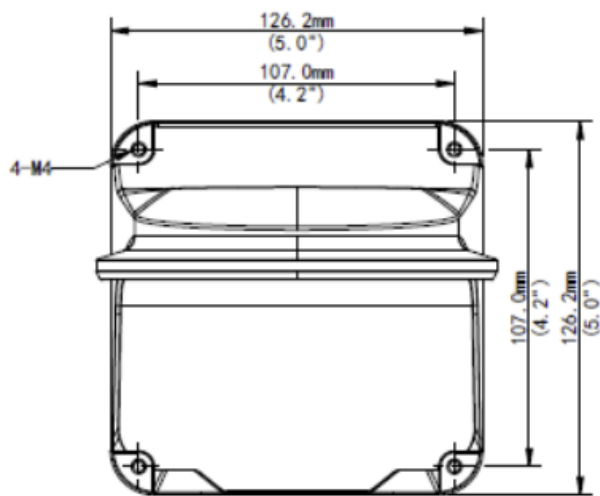

XLGWM03-B

Wall Mount

Bracket

Application	Wall Mount
Dimensions	126 x 126 x 188mm / 5" x 5" x 7.4"
Weight	1.1 lb / 0.5 kg
Material	Aluminum Alloy

*Design and specifications are subjects to change without notice.