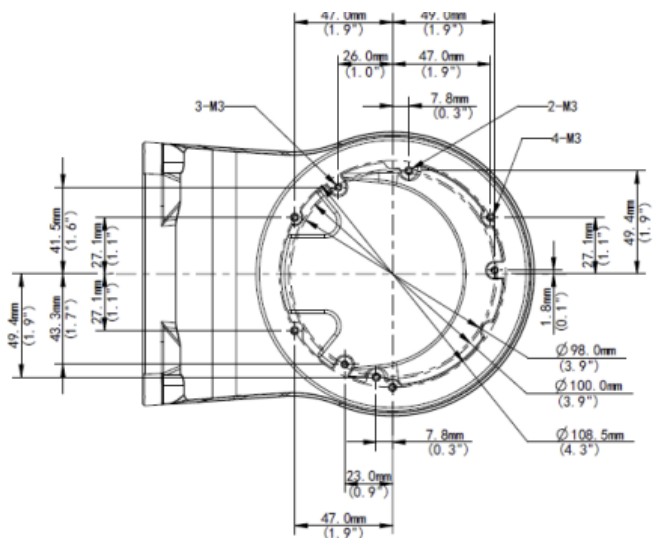

XLGWM03-B

Wall Mount

Bracket

Application	Wall Mount
Dimensions	126 x 126 x 188mm / 5" x 5" x 7.4"
Weight	1.1 lb / 0.5 kg
Material	Aluminum Alloy

*Design and specifications are subjects to change without notice.