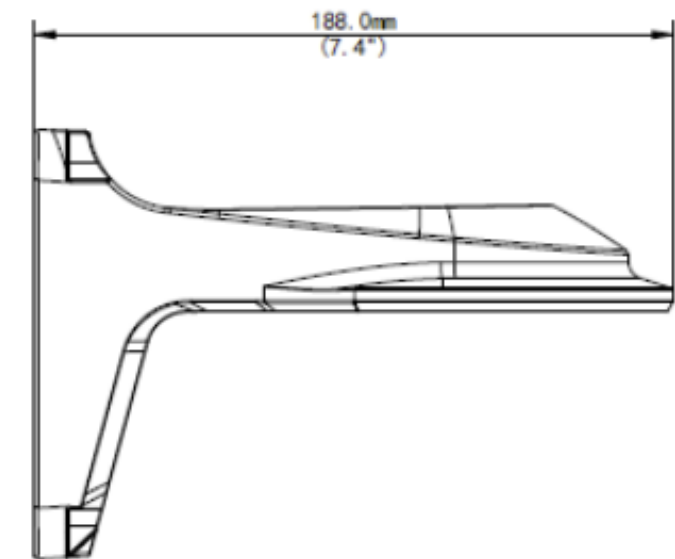

XLGWM03-B

Wall Mount

Bracket

Application	Wall Mount
Dimensions	126 x 126 x 188mm / 5" x 5" x 7.4"
Weight	1.1 lb / 0.5 kg
Material	Aluminum Alloy

*Design and specifications are subjects to change without notice.