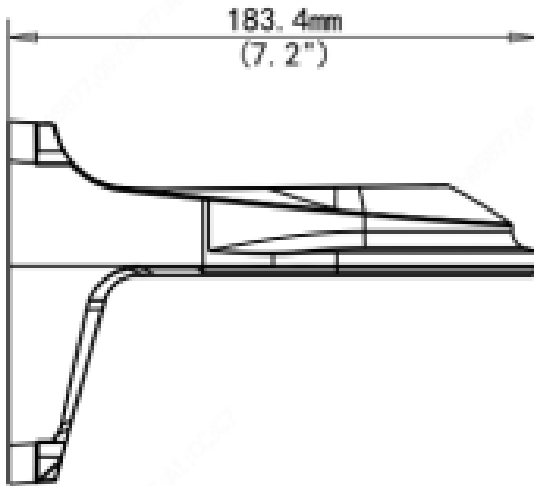

## Wall Mount

### Bracket

Application	Wall Mount
Dimensions	126.7 x 126.4 x 183.4mm / 4.99" x 4.98" x 7.22"
Weight	1.15 lb / 0.52 kg
Material	Aluminum Alloy

\*Design and specifications are subjects to change without notice.