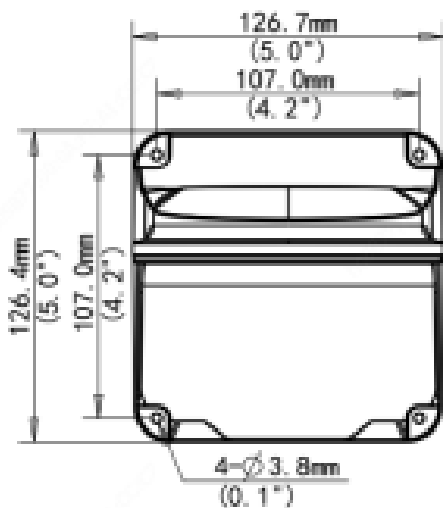

## Wall Mount

### Bracket

Application	Wall Mount
Dimensions	126.7 x 126.4 x 183.4mm / 4.99" x 4.98" x 7.22"
Weight	1.15 lb / 0.52 kg
Material	Aluminum Alloy

\*Design and specifications are subjects to change without notice.