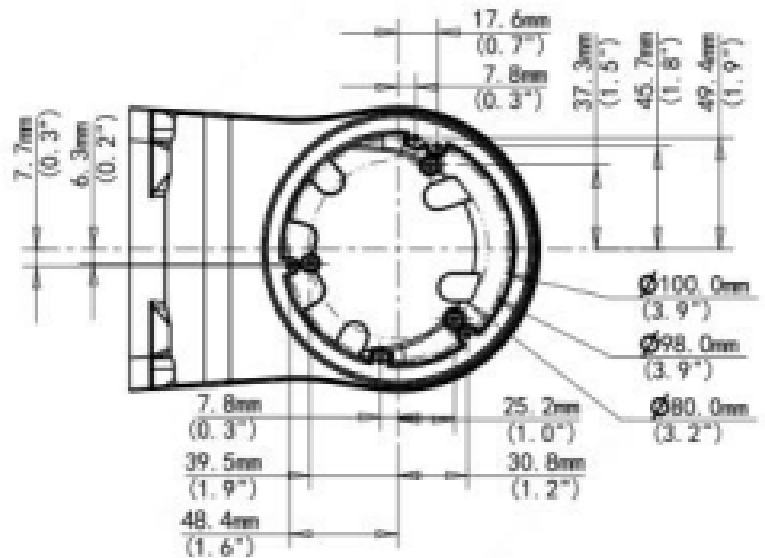

## Wall Mount

### Bracket

Application	Wall Mount
Dimensions	126.7 x 126.4 x 183.4mm / 4.99" x 4.98" x 7.22"
Weight	1.15 lb / 0.52 kg
Material	Aluminum Alloy

\*Design and specifications are subjects to change without notice.