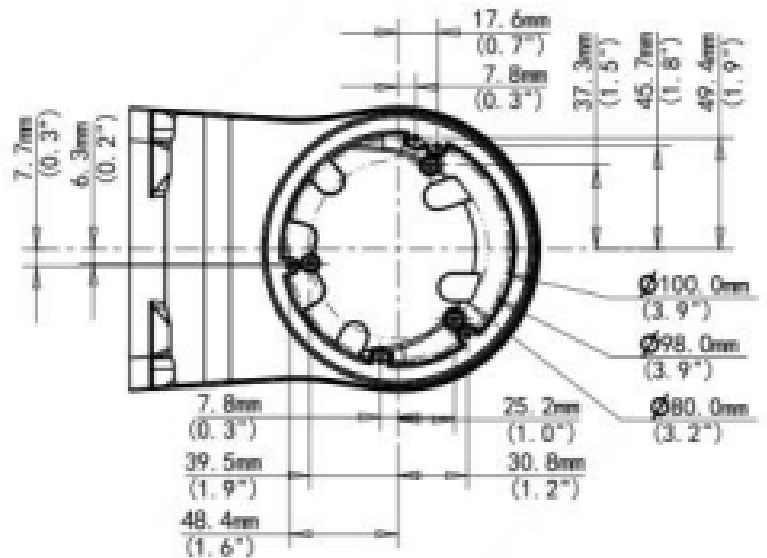

XLGWM03-D

Wall Mount

Bracket

Application	Wall Mount
Dimensions	126.7 x 126.4 x 183.4mm / 4.99" x 4.98" x 7.22"
Weight	1.15 lb / 0.52 kg
Material	Aluminum Alloy

*Design and specifications are subjects to change without notice.