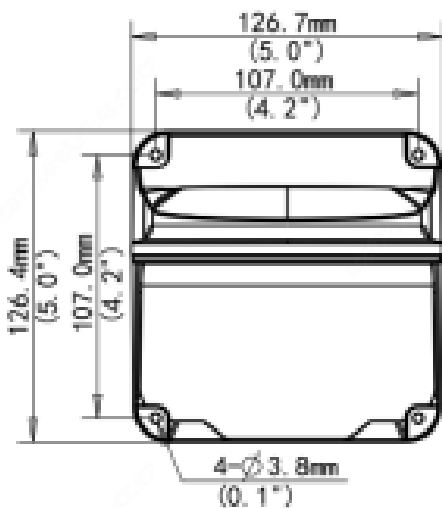

XLGWM03-D

Wall Mount

Bracket

Application	Wall Mount
Dimensions	126.7 x 126.4 x 183.4mm / 4.99" x 4.98" x 7.22"
Weight	1.15 lb / 0.52 kg
Material	Aluminum Alloy

*Design and specifications are subjects to change without notice.