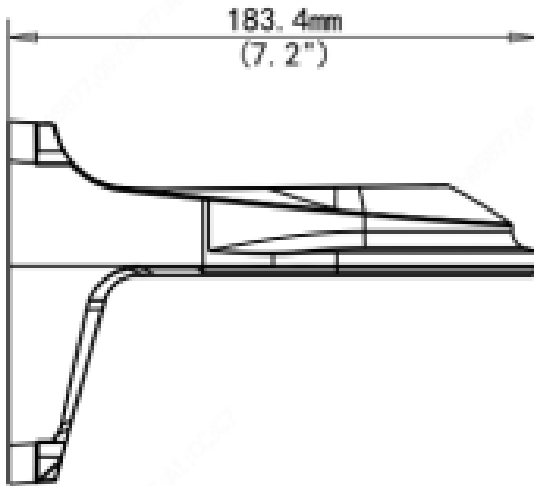

XLGWM03-D

Wall Mount

Bracket

Application	Wall Mount
Dimensions	126.7 x 126.4 x 183.4mm / 4.99" x 4.98" x 7.22"
Weight	1.15 lb / 0.52 kg
Material	Aluminum Alloy

*Design and specifications are subjects to change without notice.