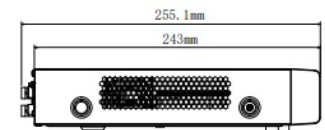

8-Channel 4K Mini 1U Universal DVR

- H.265+/H.265 dual-stream video compression
- Supports HDCVI/AHD/TVI/CVBS/IP video inputs
- Max 12/24 channels IP camera inputs, each channel up to 8MP; Max 48/96 Mbps Incoming Bandwidth
- Smart Search and Intelligent Video System

Dimensions

Rear Panel

- | | |
|----------------------------|----------------------|
| 1 VIDEO IN | 6 Network Interface |
| 2 AUDIO IN, RCA Connector | 7 RS485 Interface |
| 3 AUDIO OUT, RCA Connector | 8 DC 12V Power Input |
| 4 HDMI Interface | 9 VGA Interface |
| 5 USB Interface | 10 Power Switch |

* Design and specifications are subject to change without notice.

Technical Specifications

Recording	
Compression	H.265+/ H.265/ H.264+/ H.264
Resolution	4K, 6MP, 5MP, 4MP, 3MP, 4M-N, 1080P, 720P, 960H, D1, CIF
Record Rate	Main stream: 4K(1~7fps); 6MP(1~10fps); 5MP(1~12fps); 4MP/3MP(1~15fps); 4M-N/ 1080P/ 720P/ 960H/ D1/CIF(1~25/30fps)
	Sub stream: 960H(1~15fps);D1/ CIF(1~25/30fps)
Bit Rate	32Kbps ~ 6144Kbps Per Channel
Record Mode	Manual, Schedule (General, Continuous), MD (Video detection: Motion Detection, Video Loss, Tampering), Alarm, Stop
Record Interval	1 ~ 60 min (default: 60 min), Pre-record: 1 ~ 30 sec, Postrecord: 10 ~ 300 sec
Audio Compression	AAC(only for the 1st channel), G.711A, G.711U, PCM
Audio Sample Rate	8KHz, 16 bit Per Channel
Audio Bit Rate	64Kbps Per Channel
Network	
Interface	1 RJ-45 Port (1000M)
Network Function	HTTP, HTTPS, TCP/IP, IPv4/IPv6, Wi-Fi, 3G/4G, UPnP, RTSP, UDP, SMTP, NTP, DHCP, DNS, IP Filter, PPPoE, DDNS, FTP, Alarm Server, P2P, IP Search.
Max. User Access	128 users
Interoperability	ONVIF 16.12, CGI Conformant
General	
Power Supply	DC12V/2A
Power Consumption	<10W (Without HDD)
Working Environment	-10°C ~ +55°C (+14°F ~ +131°F), 0~ 90% RH
Weight	1.2kg (4.2 lb) (without HDD)
Dimensions	Mini 1U, 325mm × 255mm × 55mm (12.8" x 10" x 2.2")