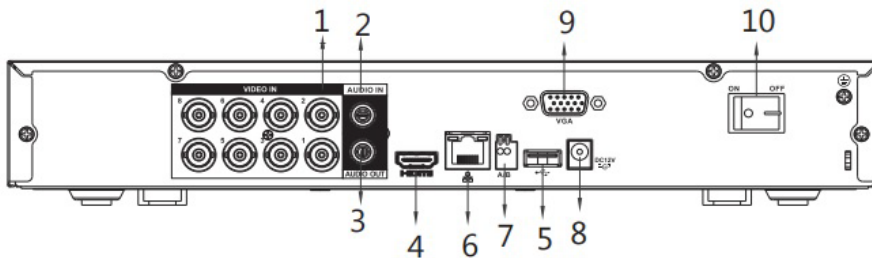

Dimensions

Rear Panel

- | | |
|----------------------------|----------------------|
| 1 VIDEO IN | 6 Network Interface |
| 2 AUDIO IN, RCA Connector | 7 RS485 Interface |
| 3 AUDIO OUT, RCA Connector | 8 DC 12V Power Input |
| 4 HDMI Interface | 9 VGA Interface |
| 5 USB Interface | 10 Power Switch |

Technical Specifications

System	
Main Processor	Embedded Processor
Operating System	Embedded LINUX
Display	
Interface	1 HDMI ,1 VGA
Resolution	HDMI: 3840 × 2160, 2560 × 1440, 1920 × 1080, 1280 × 1024, 1280 × 720 VGA: 1920 × 1080, 1280 × 1024, 1280 × 720
Multi-screen Display	1/4/8/9
OSD	Camera title, Time, Video loss, Camera lock, Motion detection, Recording
Video Detection and Alarm	
Trigger Events	Recording, PTZ, Tour, Video Push, Email, FTP, Snapshot, Buzzer and Screen Tips
Video Detection	Motion Detection, MD Zones: 396 (22 × 18), Video Loss, Tampering and Diagnosis
Alarm input	N/A
Relay Output	N/A
Playback and Backup	
Playback	1/4/9
Search Mode	Time /Date, Alarm, MD and Exact Search (accurate to second)
Playback Function	Play, Pause, Stop, Rewind, Fast play, Slow Play, Next File, Previous File, Next Camera, Previous Camera, Full Screen, Repeat, Shuffle, Backup Selection, Digital Zoom
Backup Mode	USB Device/Network
Storage	
Internal HDD	1 SATA Port, up to 10TB capacity
eSATA	N/A
Auxiliary Interface	
USB	1 USB 2.0 , 1 USB 3.0
RS232	N/A
RS485	1 Port, for PTZ Control
Audio and Video	
Analog Camera Input	8 Channels, BNC
HDCVI Camera	4K, 6MP, 5MP, 4MP, 1080P at 25/30fps, 720P at 50/60fps, 720P at 25/30fps
AHD Camera	5MP, 4MP, 3MP, 1080P at 25/30, 720P at 25/30fps
TVI Camera	5MP, 4MP, 3MP, 1080P at 25/30, 720P at 25/30fps
CVBS Camera	PAL/NTSC
IP Camera Input	8+4 Channel, each channel up to 8MP
Audio In/Out	1/1, RCA
Two-way Talk	Reuse audio in/Out, RCA