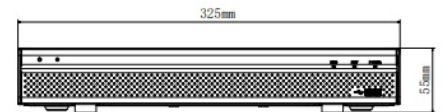

Dimensions

Rear Panel

- | | |
|----------------------------|----------------------|
| 1 VIDEO IN | 6 Network Interface |
| 2 AUDIO IN, RCA Connector | 7 RS485 Interface |
| 3 AUDIO OUT, RCA Connector | 8 DC 12V Power Input |
| 4 HDMI Interface | 9 VGA Interface |
| 5 USB Interface | 10 Power Switch |

Technical Specifications

System	
Main Processor	Embedded Processor
Operating System	Embedded LINUX
Display	
Interface	1 HDMI ,1 VGA
Resolution	HDMI: 3840 × 2160, 2560 × 1440, 1920 × 1080, 1280 × 1024, 1280 × 720 VGA: 1920 × 1080, 1280 × 1024, 1280 × 720
Multi-screen Display	1/4/8/9
OSD	Camera title, Time, Video loss, Camera lock, Motion detection, Recording
Video Detection and Alarm	
Trigger Events	Recording, PTZ, Tour, Video Push, Email, FTP, Snapshot, Buzzer and Screen Tips
Video Detection	Motion Detection, MD Zones: 396 (22 × 18), Video Loss, Tampering and Diagnosis
Alarm input	N/A
Relay Output	N/A
Playback and Backup	
Playback	1/4/9
Search Mode	Time /Date, Alarm, MD and Exact Search (accurate to second)
Playback Function	Play, Pause, Stop, Rewind, Fast play, Slow Play, Next File, Previous File, Next Camera, Previous Camera, Full Screen, Repeat, Shuffle, Backup Selection, Digital Zoom
Backup Mode	USB Device/Network
Storage	
Internal HDD	1 SATA Port, up to 10TB capacity
eSATA	N/A
Auxiliary Interface	
USB	1 USB 2.0 , 1 USB 3.0
RS232	N/A
RS485	1 Port, for PTZ Control
Audio and Video	
Analog Camera Input	8 Channels, BNC
HDCVI Camera	4K, 6MP, 5MP, 4MP, 1080P at 25/30fps, 720P at 50/60fps, 720P at 25/30fps
AHD Camera	5MP, 4MP, 3MP, 1080P at 25/30, 720P at 25/30fps
TVI Camera	5MP, 4MP, 3MP, 1080P at 25/30, 720P at 25/30fps
CVBS Camera	PAL/NTSC
IP Camera Input	8+4 Channel, each channel up to 8MP
Audio In/Out	1/1, RCA
Two-way Talk	Reuse audio in/Out, RCA