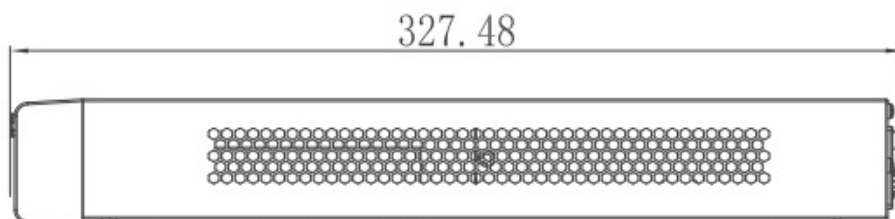

System Connection

Dimensions

Technical Specifications

System	
Main Processor	Quad-core embedded processor
Operating System	Embedded LINUX
Video & Audio	
IP Camera Inputs	8 Channels
Two-way Audio	1 channel input, 1 channel output, RCA
Display	
Interface	1 HDMI, 1 VGA
Resolution	3840 × 2160 , 1920 × 1080 , 1280 × 1024, 1280 × 720 , 1024 × 768
Multi-screen display	1/4/8/9
OSD	Camera title, Time, Video loss, Camera lock, Motion detection, Recording
Recording	
Compression	Smart H.265+ / H.265 / Smart H.264+ / H.264 / MJPEG
Resolution	12MP/ 8MP/ 6MP/ 5MP/ 4MP/ 3MP/ 1080P/ 720P/ D1 & etc.
Recording Rate	320Mbps
Bit Rate	16Kbps - 20Mbps per channel
Recording Mode	Manual, Schedule (Regular, MD, Alarm, IVS), Stop
Recording Interval	1 - 120 min (60 min by default), Pre-record: 1 - 30 sec, Post-record: 10 - 300 sec
Video Detection & Alarm	
Trigger Events	Recording, PTZ, Tour, Alarm Out, Video Push, Email, Snapshot, Buzzer and Screen Tips
Video Detection	Motion Detection, MD Zones: 396 (22 × 18), Video Loss and Tampering
Alarm Inputs	4 channels, Low Level Effective, Green Terminal Interface
Relay Outputs	2 channels, NO/NC Programmable, Green Terminal Interface
Playback & Backup	
Sync Playback	1/4/9
Search Mode	Time / Date, Alarm, MD and Exact Search (accurate to second)
Playback Functions	Play, Pause, Stop, Rewind, Fast play, Slow Play, Next File, Previous File, Next Camera, Previous Camera, Full Screen, Repeat, Shuffle, Backup Selection, Digital Zoom
Backup Mode	USB Device/ Network