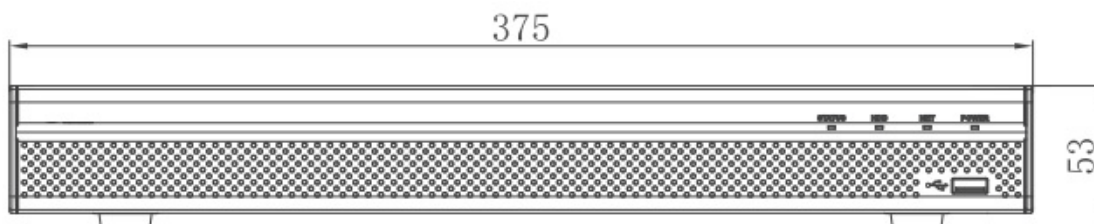

System Connection

Dimensions

Technical Specifications

System	
Main Processor	Quad-core embedded processor
Operating System	Embedded LINUX
Video & Audio	
IP Camera Inputs	8 Channels
Two-way Audio	1 channel input, 1 channel output, RCA
Display	
Interface	1 HDMI, 1 VGA
Resolution	3840 × 2160 , 1920 × 1080 , 1280 × 1024, 1280 × 720 , 1024 × 768
Multi-screen display	1/4/8/9
OSD	Camera title, Time, Video loss, Camera lock, Motion detection, Recording
Recording	
Compression	Smart H.265+ / H.265 / Smart H.264+ / H.264 / MJPEG
Resolution	12MP/ 8MP/ 6MP/ 5MP/ 4MP/ 3MP/ 1080P/ 720P/ D1 & etc.
Recording Rate	320Mbps
Bit Rate	16Kbps - 20Mbps per channel
Recording Mode	Manual, Schedule (Regular, MD, Alarm, IVS), Stop
Recording Interval	1 - 120 min (60 min by default), Pre-record: 1 - 30 sec, Post-record: 10 - 300 sec
Video Detection & Alarm	
Trigger Events	Recording, PTZ, Tour, Alarm Out, Video Push, Email, Snapshot, Buzzer and Screen Tips
Video Detection	Motion Detection, MD Zones: 396 (22 × 18), Video Loss and Tampering
Alarm Inputs	4 channels, Low Level Effective, Green Terminal Interface
Relay Outputs	2 channels, NO/NC Programmable, Green Terminal Interface
Playback & Backup	
Sync Playback	1/4/9
Search Mode	Time / Date, Alarm, MD and Exact Search (accurate to second)
Playback Functions	Play, Pause, Stop, Rewind, Fast play, Slow Play, Next File, Previous File, Next Camera, Previous Camera, Full Screen, Repeat, Shuffle, Backup Selection, Digital Zoom
Backup Mode	USB Device/ Network