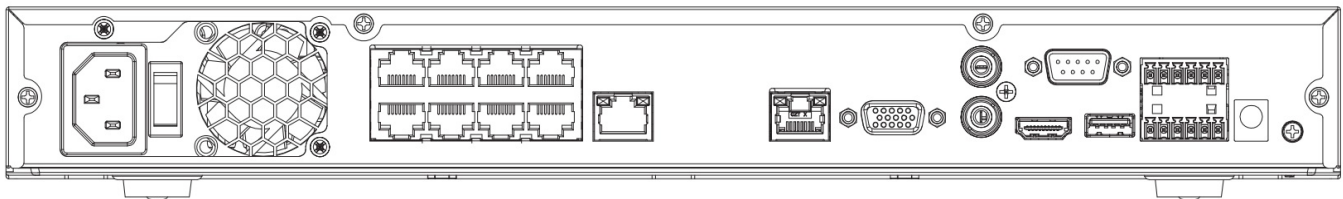

System Connection

Dimensions

Technical Specifications

System	
Main Processor	Quad-core embedded processor
Operating System	Embedded LINUX
Video & Audio	
IP Camera Inputs	8 Channels
Two-way Audio	1 channel input, 1 channel output, RCA
Display	
Interface	1 HDMI, 1 VGA
Resolution	3840 × 2160 , 1920 × 1080 , 1280 × 1024, 1280 × 720 , 1024 × 768
Multi-screen display	1/4/8/9
OSD	Camera title, Time, Video loss, Camera lock, Motion detection, Recording
Recording	
Compression	Smart H.265+ / H.265 / Smart H.264+ / H.264 / MJPEG
Resolution	12MP/ 8MP/ 6MP/ 5MP/ 4MP/ 3MP/ 1080P/ 720P/ D1 & etc.
Recording Rate	320Mbps
Bit Rate	16Kbps - 20Mbps per channel
Recording Mode	Manual, Schedule (Regular, MD, Alarm, IVS), Stop
Recording Interval	1 - 120 min (60 min by default), Pre-record: 1 - 30 sec, Post-record: 10 - 300 sec
Video Detection & Alarm	
Trigger Events	Recording, PTZ, Tour, Alarm Out, Video Push, Email, Snapshot, Buzzer and Screen Tips
Video Detection	Motion Detection, MD Zones: 396 (22 × 18), Video Loss and Tampering
Alarm Inputs	4 channels, Low Level Effective, Green Terminal Interface
Relay Outputs	2 channels, NO/NC Programmable, Green Terminal Interface
Playback & Backup	
Sync Playback	1/4/9
Search Mode	Time / Date, Alarm, MD and Exact Search (accurate to second)
Playback Functions	Play, Pause, Stop, Rewind, Fast play, Slow Play, Next File, Previous File, Next Camera, Previous Camera, Full Screen, Repeat, Shuffle, Backup Selection, Digital Zoom
Backup Mode	USB Device/ Network