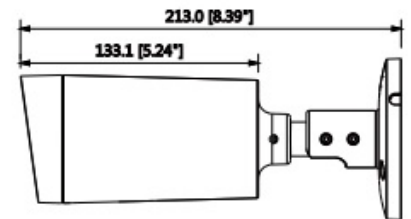

Popular Mounting Solutions

Dimensions (mm)

INSX130
Junction Box

INSX152
Pole Mount

Junction Mount	Pole Mount
INSX130	INSX130 + INSX152
	

Technical Specifications

Camera					
Image Sensor	1/2.8" 2 Megapixel progressive CMOS				
Effective Pixels	1920(H) x 1080(V)				
RAM/ROM	256MB / 32MB				
Scanning System	Progressive				
Electronic Shutter Speed	Auto/Manual, 1/3(4)~1/100000s				
Minimum Illumination	0.006Lux/F1.4 (Color, 1/3s, 30IRE) 0.05Lux/F1.4 (Color, 1/30s, 30IRE) 0Lux/F1.4 (IR on)				
S/N Ratio	More than 50dB				
IR Distance	Distance up to 60m(197ft)				
IR LEDs	4				
Camera Features					
Day/Night	Auto(ICR) / Color / B/W				
Backlight Compensation	BLC / HLC / WDR(120dB)				
White Balance	Auto / Natural / Street Lamp / Outdoor / Manual				
Gain Control	Auto/ Manual				
Noise Reduction	3D DNR				
Digital Zoom	16x				
Privacy Masking	4 Areas				
Lens					
Lens Type	Electronic				
Mount Type	Board-in				
Focal Length	2.7mm~13.5mm				
Max. Aperture	F1.4				
Viewing Angle	H:106°~29°, V:57°~17°				
Optical Zoom	N/A				
Focus Control	Fixed				
Pan/Tilt/Rotation	Pan:0° ~360° ;Tilt:0° ~90° ;Rotation:0° ~360°				
DORI Distance	Lens	Detect	Observe	Recognize	Identify
	W	46m(150ft)	18m(59ft)	9m(30ft)	5m(16ft)
	T	153m(502ft)	61m(200ft)	31m(102ft)	15m(49ft)