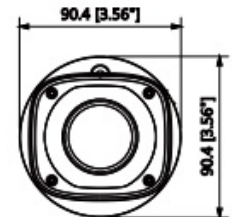

Popular Mounting Solutions

Dimensions (mm)

INSX130
Junction Box

INSX152
Pole Mount

Junction Mount	Pole Mount
INSX130	INSX130 + INSX152
	

Technical Specifications

Camera					
Image Sensor	1/2.8" 2 Megapixel progressive CMOS				
Effective Pixels	1920(H) x 1080(V)				
RAM/ROM	256MB / 32MB				
Scanning System	Progressive				
Electronic Shutter Speed	Auto/Manual, 1/3(4)~1/100000s				
Minimum Illumination	0.006Lux/F1.4 (Color, 1/3s, 30IRE) 0.05Lux/F1.4 (Color, 1/30s, 30IRE) 0Lux/F1.4 (IR on)				
S/N Ratio	More than 50dB				
IR Distance	Distance up to 60m(197ft)				
IR LEDs	4				
Camera Features					
Day/Night	Auto(ICR) / Color / B/W				
Backlight Compensation	BLC / HLC / WDR(120dB)				
White Balance	Auto / Natural / Street Lamp / Outdoor / Manual				
Gain Control	Auto/ Manual				
Noise Reduction	3D DNR				
Digital Zoom	16x				
Privacy Masking	4 Areas				
Lens					
Lens Type	Electronic				
Mount Type	Board-in				
Focal Length	2.7mm~13.5mm				
Max. Aperture	F1.4				
Viewing Angle	H:106°~29°, V:57°~17°				
Optical Zoom	N/A				
Focus Control	Fixed				
Pan/Tilt/Rotation	Pan:0° ~360° ;Tilt:0° ~90° ;Rotation:0° ~360°				
DORI Distance	Lens	Detect	Observe	Recognize	Identify
	W	46m(150ft)	18m(59ft)	9m(30ft)	5m(16ft)
	T	153m(502ft)	61m(200ft)	31m(102ft)	15m(49ft)