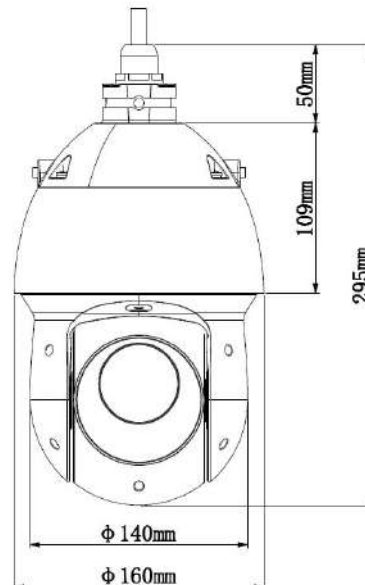

Dimensions (mm)

Technical Specifications

Camera	
Image Sensor	1/2.8" STARVIS CMOS
Effective Pixels	1920(H) x 1080(V), 2 Megapixels
Electronic Shutter Speed	1/1s~1/30,000s
Min. Illumination	Color: 0.005Lux at F1.6; B/W: 0.0005Lux at F1.6; 0Lux at F1.6 (IR on)
S/N Ratio	More than 50dB
IR LEDs	6
Camera Features	
Day/Night	Auto (ICR) / Color / B/W
Backlight Compensation	BLC / HLC / WDR (120dB)
White Balance	Auto, ATW, Indoor, Outdoor, Manual
Gain Control	Auto / Manual
Noise Reduction	Ultra DNR (2D/3D)
Privacy Masking	Up to 24 areas
Digital Zoom	16x
EIS / Defog	Support
Lens	
Focal Length	5.3mm~64mm (12x Optical zoom)
Maximum Aperture	F1.6 ~ F4.4
Focus Control	Auto / Manual
Angle of View	H: 58.2° ~ 4.8°
Close Focus Distance	100mm~ 1000mm
PTZ	
Pan/Tilt Range	Pan: 0° ~ 360° endless; Tilt: -15° ~ 90°, auto flip 180°
Manual Control Speed	Pan: 0.1° ~200° /s; Tilt: 0.1° ~120° /s
Preset Speed	Pan: 240° /s; Tilt: 200° /s
Preset	300
PTZ Mode	5 Patterns, 8 Tours, Auto Pan, Auto Scan
Speed Setup	Human-oriented focal length/ speed adaptation
Power up Action	Auto restore to previous PTZ and lens status after power failure
Idle Motion	Activate Preset/ Scan/ Tour/ Pattern if there is no command in the specified period
Timed Tasks	N/A
Protocol	Auto recognition