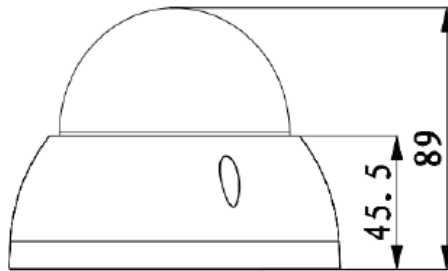

* Design and specifications are subject to change without notice.

Technical Specifications

Noise Reduction	3D DNR
Motion Detetion	Off / On (4 Zone, Rectangle)
Region of Interest	Off / On (4 Zone)
Smart IR	Yes
Flip	0°/90°/180°/270° (Supports 90°/270° with 1080p resolution.)
Mirror	Yes
Privacy Masking	4 areas
Network	
Ethernet	RJ-45 (10/100Base-T)
Protocol	IPv4; IPv6; HTTP; HTTPS; TCP; UDP; ARP; RTP ; RTSP; RTCP; RTMP; SMTP; FTP; SFTP; DHCP; DNS; DDNS; QoS; UPnP; NTP; Multicast; ICMP; IGMP; NFS; PPPoE; 802.1x; Bonjour
Interoperability	CGI; P2P; Milestone; Genetec
Max. User Access	20
Edge Storage	FTP; SFTP; Micro SD Card (support max. 256 GB); NAS
Web Viewer	IE, Chrome, Firefox, Safari
Management Software	STORM, STORM +
Smart Phone	IOS, Android
Certifications	
Certifications	CE-LVD: EN60950-1 CE-EMC: Electromagnetic Compatibility Directive 2014/30/EU FCC: 47 CFR FCC Part 15, Subpart B UL/CUL: UL60950-1 CAN/CSA C22.2 No.60950-1-07
Electrical	
Power Supply	12V DC/PoE (802.3af)
Power Consumption	< 6.4W
Environment	
Operating Conditions	-30°C to +60°C (-22°F to +140°F)/less than ≤ 95% RH
Storage Conditions	-40°C to +60°C (-40°F to +140°F)
Protection Grade	IP67, IK10
Structure	
Casing	Metal
Dimensions	Φ122 mm × 88.9 mm (Φ4.80" × 3.50")
Net Weight	0.47 kg (1.04 lb)
Gross Weight	0.63 kg (1.39 lb)

INSX220C
Ceiling Mount

Dimensions (mm)

Mounting solution

Junction Mount	Wall Mount	Wall Mount	Pole Mount
INSX137	INSX137 + INSX200W	INSX203	INSX203 + INSX152
Ceiling Mount	In-Ceiling Mount		
INSX106 + INSX220C	INSX200C		