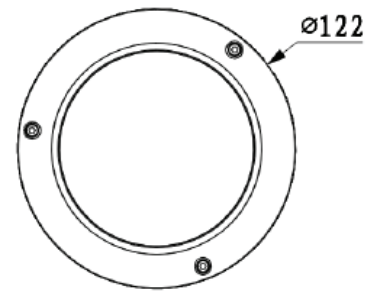

* Design and specifications are subject to change without notice.

Technical Specifications

Noise Reduction	3D DNR
Motion Detetion	Off / On (4 Zone, Rectangle)
Region of Interest	Off / On (4 Zone)
Smart IR	Yes
Flip	0°/90°/180°/270° (Supports 90°/270° with 1080p resolution.)
Mirror	Yes
Privacy Masking	4 areas
Network	
Ethernet	RJ-45 (10/100Base-T)
Protocol	IPv4; IPv6; HTTP; HTTPS; TCP; UDP; ARP; RTP ; RTSP; RTCP; RTMP; SMTP; FTP; SFTP; DHCP; DNS; DDNS; QoS; UPnP; NTP; Multicast; ICMP; IGMP; NFS; PPPoE; 802.1x; Bonjour
Interoperability	CGI; P2P; Milestone; Genetec
Max. User Access	20
Edge Storage	FTP; SFTP; Micro SD Card (support max. 256 GB); NAS
Web Viewer	IE, Chrome, Firefox, Safari
Management Software	STORM, STORM +
Smart Phone	IOS, Android
Certifications	
Certifications	CE-LVD: EN60950-1 CE-EMC: Electromagnetic Compatibility Directive 2014/30/EU FCC: 47 CFR FCC Part 15, Subpart B UL/CUL: UL60950-1 CAN/CSA C22.2 No.60950-1-07
Electrical	
Power Supply	12V DC/PoE (802.3af)
Power Consumption	< 6.4W
Environment	
Operating Conditions	-30°C to +60°C (-22°F to +140°F)/less than ≤ 95% RH
Storage Conditions	-40°C to +60°C (-40°F to +140°F)
Protection Grade	IP67, IK10
Structure	
Casing	Metal
Dimensions	Φ122 mm × 88.9 mm (Φ4.80" × 3.50")
Net Weight	0.47 kg (1.04 lb)
Gross Weight	0.63 kg (1.39 lb)

* Design and specifications are subject to change without notice.

Accessories

INSX137
Junction Box

INSX203
Wall Mount

INSX200W
Rain Shade

INSX106
Mount Adapter

INSX200C
Ceiling Mount

INSX152
Pole Mount

INSX220C
Ceiling Mount

Dimensions (mm)

Mounting solution

Junction Mount	Wall Mount	Wall Mount	Pole Mount
INSX137	INSX137 + INSX200W	INSX203	INSX203 + INSX152
Ceiling Mount	In-Ceiling Mount		
INSX106 + INSX220C	INSX200C		