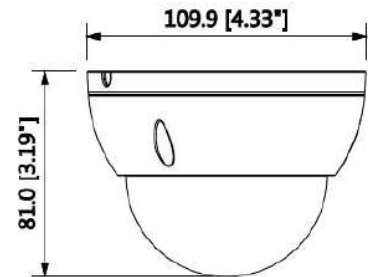

# 2MP WDR IR Mini Dome Network Camera with Fixed Lens

- 1/2.8" 2 Megapixel Progressive Scan STARVIS™ CMOS
- H.265 & H.264 Triple-Stream Encoding
- 50/60FPS at 1080P (1920×1080)
- Smart Detection Supported
- WDR (120dB), Day/Night (ICR), 3DNR, AWB, AGC, BLC
- Multiple Network Monitoring: Web Viewer, STORM VMS
- 2.8mm Fixed Lens
- Maximum Length of IR LEDs: 30m
- 1/1 Alarm in/out, 1/1 audio in/out
- Micro SD Memory Card, IP67, IK10, PoE
- Outdoor / Indoor

## Dimensions (mm)

Junction Mount	Pole Mount
INSX136	INSX203 + INSX152
Wall Mount	
INSX203	

## Technical Specifications

Video	
Compression	H.265+ / H.265 / H.264+ / H.264
Resolution	1080P (1920 x 1080) / 1.3MP (1280 x 960) / 720P (1280 x 720) / D1 (704 x 576 / 704 x 480) / VGA (640 x 480) / CIF (352 x 288/352 x 240)
Frame Rate	Main Stream: 1080P (1~50/60fps)
	Sub Stream: D1 (1~50/60fps)
	Third Stream: 1080P(1~25/30fps)
Bit Rate	H.264: 24~9472Kbps H.265: 14~5632Kbps
Audio	
Compression	G.711a/G.711Mu/AAC/ G.726
Intelligent Functions	
IVS	Tripwire, Intrusion, Object Abandoned/Missing
Adv. Intelligent Functions	Face Detection
Network	
Ethernet	RJ-45 (10/100Base-T)
Protocol	HTTP; HTTPS; TCP; ARP; RTSP; RTP; UDP; SMTP; FTP; DHCP; DNS; DDNS; PPPOE; IPv4/v6; QoS; UPnP; NTP; Bonjour; 802.1x; Multicast; ICMP; IGMP; SNMP
Compatibility	ONVIF, PSIA, CGI
Maximum User Access	10 Users/20 Users
Smart Phone	iOS, Android
Interface	
Video Interface	N/A
Audio Interface	1/1 channel In/Out
RS485	N/A
Alarm	1 channel In: 5mA 5VDC 1 channel Out: 300mA 12VDC
General	
Power Supply	DC12V, PoE (802.3af)(Class 0)
Power Consumption	Less than 5W
Working Environment	-30° C ~ +50° C / Less than 95% RH
Ingress Protection	IP67
Vandal Protection	IK10
Dimensions	Φ109.9mm x 81mm (4.33" x 3.19")