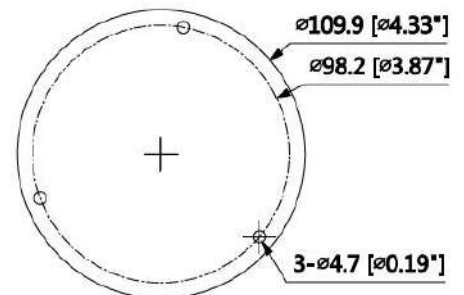

Dimensions (mm)

Junction Mount	Pole Mount
INSX136	INSX203 + INSX152
Wall Mount	
INSX203