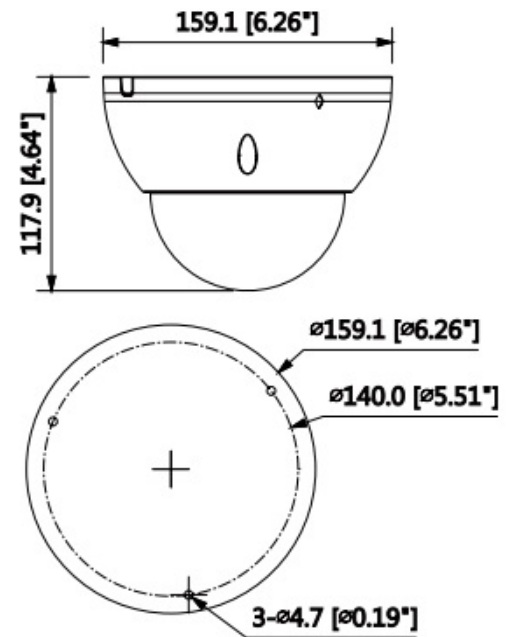

## 2.1MP H265 Auto-Focus Ultra WDR 140DB Dome Camera

- 1/2.8" 2 Megapixel Progressive Scan STARVIS™ CMOS
- H.265 & H.264 Triple-Stream Encoding
- 50/60FPS at 1080P (1920×1080)
- WDR (140dB), Day/Night (ICR), 3DNR, AWB, AGC, BLC
- 2.7mm ~ 12mm Motorized Lens
- Max. IR LEDs Length: 50m
- Micro SD Memory Card 128GB
- IP67, IK10, PoE+

### Dimensions (mm)

		Junction Mount	Pole Mount
		INSX138	INSX101 + INSX302 + INSX152
Ceiling Mount	Wall Mount		
INSX101 + INSX300	INSX101 + INSX302		

## Technical Specifications

Camera					
Image Sensor	1/2.8" 2 Megapixel progressive scan CMOS				
Effective Pixels	1920(H) x 1080(V)				
RAM/ROM	1024MB / 128MB				
Scanning System	Progressive				
Electronic Shutter Speed	Auto/Manual, 1/3~1/100000s				
Minimum Illumination	0.005 Lux / F1.4 (Color, 1/3s, 30IRE); 0.03 Lux / F1.4 (Color, 1/30s, 30IRE); 0 Lux / F1.4 (IR on)				
S/N Ratio	More than 50dB				
IR Distance	Distance up to 50m (164ft)				
IR LEDs	3				
Camera Features					
Day/Night	Auto(ICR) / Color / B/W				
Blacklight Compensation	BLC / HLC / WDR(140dB) / SSA				
White Balance	Auto / Natural / Street Lamp / Outdoor / Manual				
Gain Control	Auto/Manual				
Noise Reduction	3D DNR				
Digital Zoom	16x				
Privacy Masking	4 Areas				
Lens					
Lens Type	Motorized / Auto Iris(HALL)				
Mount Type	Board-in				
Focal Length	2.7mm~12mm				
Max. Aperture	F1.4				
Viewing Angle	H: 110°~36°; V:57°~20°				
Optical Zoom	4x				
Focus Control	Motorized				
Pan/Tilt/Rotation	Pan: 0°~355°; Tilt: 0°~65°; Rotation: 0°~355°				
DORI Distance	Lens	Detect	Observe	Recognize	Identify
	W	49m (162ft)	20m (66ft)	10m (33ft)	5m (16ft)
	T	125m (410ft)	50m (164ft)	25m (82ft)	13m (43ft)