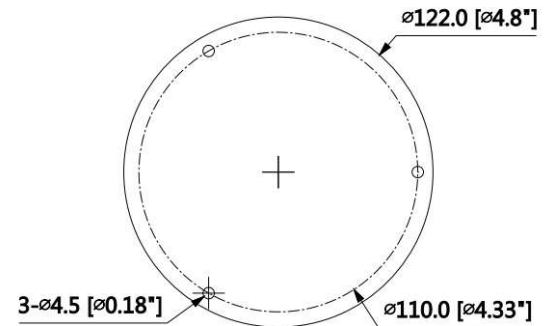

Dimensions (mm)

Junction Mount	Inceiling Mount
INSX137	INSX200
Wall Mount	Pole Mount
INSX203	INSX152 + INSX203
Wall Mount with Rain Shade	Pole Mount with Rain Shade
INSX200W	INSX152 + INSX200W