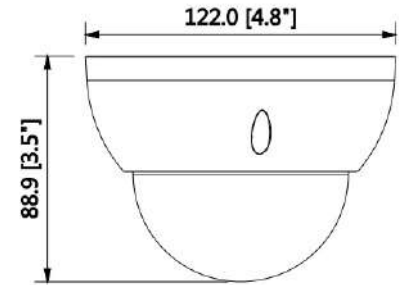

8MP IR Mini Dome Network Camera with Fixed Lens

- 1/1.8" 8 Megapixel Progressive scan CMOS
- H.265 & H.264 Dual-Stream Encoding
- 25/30fps at 8MP(3840×2160)
- WDR (120dB), Day/Night (ICR), 3DNR, AWB, AGC, BLC
- Multiple Network Monitoring: Web Viewer, STORM VMS
- 2.8mm Fixed Lens
- Max. IR LEDs Length 30m
- IP67, IK10, PoE

Popular Mounting Solutions

Dimensions (mm)

Junction Mount	Inceiling Mount
INSX137	INSX200
Wall Mount	Pole Mount
INSX203	INSX152 + INSX203
Wall Mount with Rain Shade	Pole Mount with Rain Shade
INSX200W	INSX152 + INSX200W

* Design and specifications are subject to change without notice.

Technical Specifications

Video	
Compression	H.265 / H.264H / MJPEG (Sub Stream)
Resolution	4K (3840×2160) / 6MP (3072×2048) / 5MP (2560×1920) / 3MP (2048×1536) / 3MP(2304×1296) / 1080P (1920×1080) / 1.3MP (1280×960) / 720P (1280×720) / D1 (704×576 / 704×480) / VGA (640×480) / CIF (352×288 / 352×240)
Frame Rate	Main Stream: 4K (1~25/30fps)
	Sub Stream: D1 (1~25/30fps)
Bit Rate	H.264: 32Kbps ~ 8192Kbps H.265: 16Kbps ~ 8192Kbps
Audio	
Compression	G.711a/ G.711Mu/ AAC/ G.726
Intelligent Functions	
IVS	Tripwire, Intrusion, Object Abandoned/Missing
Adv. Intelligent Functions	Motion detection, Video tampering, Scene changing, Storage anomaly
Network	
Ethernet	RJ-45 (10/100Base-T)
Protocol	HTTP; HTTPS; TCP; ARP; RTSP; RTP; RTCP; UDP; SMTP; FTP; DHCP; DNS; DDNS; PPPoE; IPV4/V6; QoS; UPnP; NTP; Bonjour; IEEE 802.1X; Multicast; ICMP; IGMP; TLS; SSH; NFS
Compatibility	ONVIF, PSIA, CGI
Maximum User Access	10 Users/20 Users
Smart Phone	iOS, Android
Interface	
Video Interface	N/A
Audio Interface	N/A
RS485	N/A
Alarm	N/A
General	
Power Supply	DC12V, PoE (802.3af)(Class 0)
Power Consumption	Less than 8.9W
Working Environment	-30° C ~ +50° C / Less than 95% RH
Ingress Protection	IP67
Vandal Protection	IK10
Dimensions	φ 122mm × 88.9mm (4.80" x 3.50")