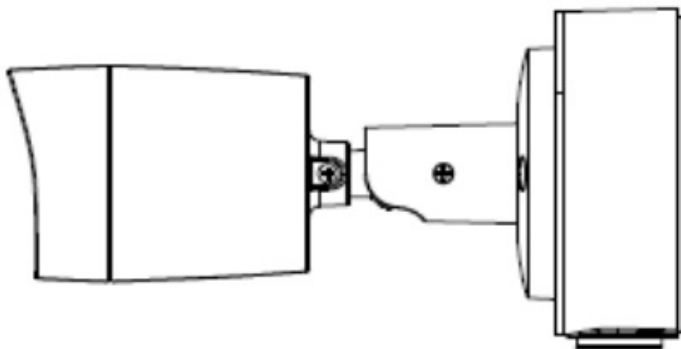

Junction box - INSX134

Material: Aluminum

Dimensions: 90mm x 39mm

Color: White

Type of Installation: Wall

Net Weight: 0.27kg

Load Bearing Capacity: 1kg

Thread: M20 (G 1/2")

Work with: INSX150 or INSX152 or INSX151

Applications

Dimensions (mm)

Work with:

INSX150

INSX151

INSX152