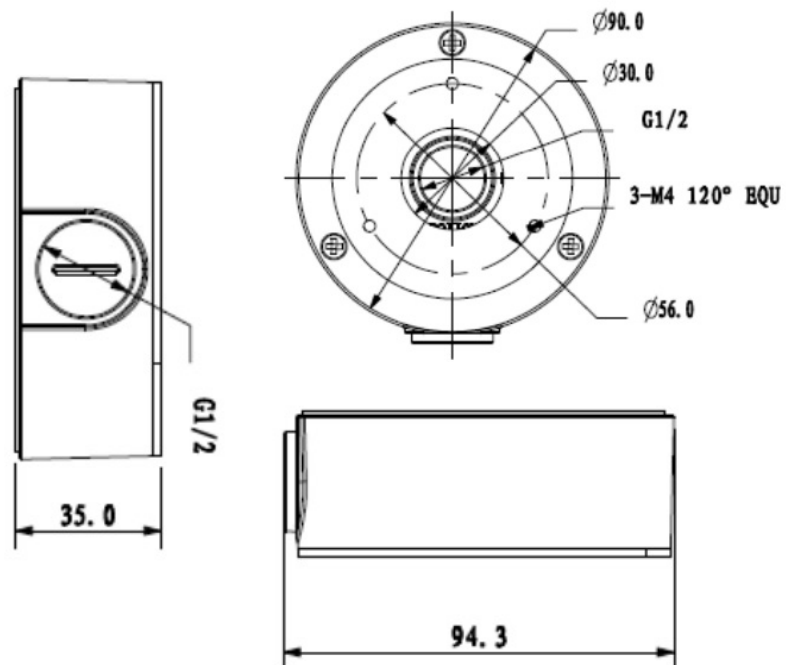

Junction box - INSX134

Material: Aluminum

Dimensions: 90mm x 39mm

Color: White

Type of Installation: Wall

Net Weight: 0.27kg

Load Bearing Capacity: 1kg

Thread: M20 (G 1/2")

Work with: INSX150 or INSX152 or INSX151

Applications

Dimensions (mm)

Work with:

INSX150

INSX151

INSX152