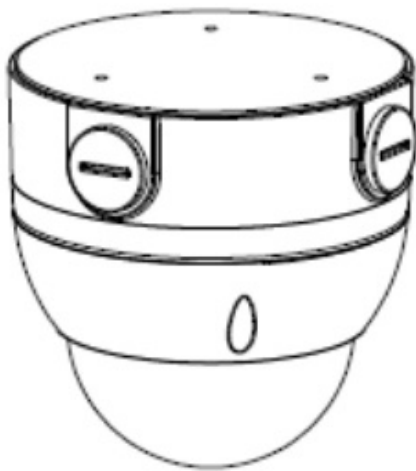

Junction box - INSX136

Material: Aluminum

Dimensions: 110mm x 32mm

Color: White

Type of Installation: Wall

Net Weight: 0.3kg

Load Bearing Capacity: 1kg

Applications

Dimensions (mm)