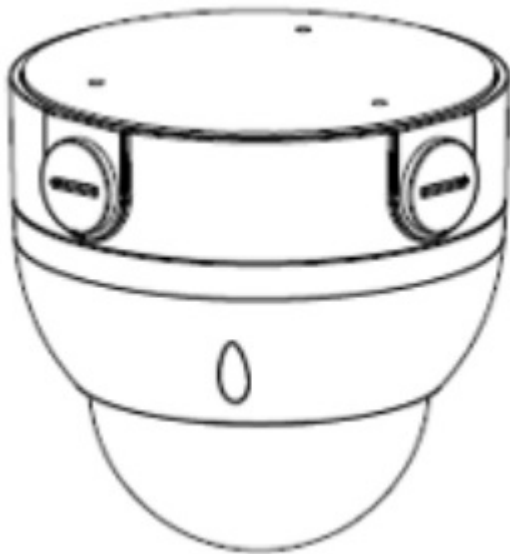

## Junction box - INSX137

**Material:** Aluminum

**Dimensions:** 120mm x 32mm

**Color:** White

**Type of Installation:** Wall

**Net Weight:** 0.3kg

**Load Bearing Capacity:** 1kg

### Dimensions (mm)