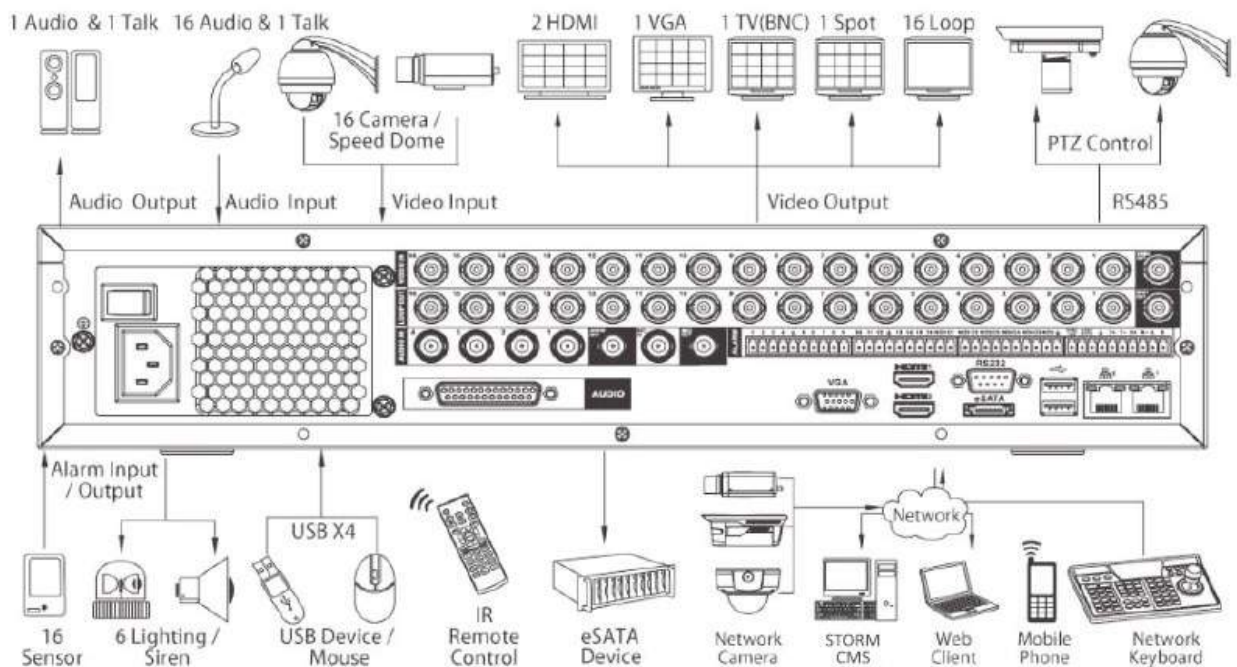

System Connection